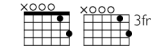

Mehr erfahren

Desert Island Disk

Words and Music by Thomas Yorke, Jonathan Greenwood,
Colin Greenwood, Edward O'Brien and Philip Selway

Tune Guitar (open G tuning):

1 = D 4 = D
2 = B 5 = G
3 = G 6 = D

♩ = 112

N.C.

G(SUS4)

G(add4)

D5/G

G7(SUS4)

G5

(Bass Drum)

G7(SUS4) G5