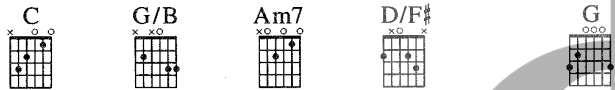

Everyone

Van Morrison

🎵 Level 50/100 (Ambitious)

Get your OKTAV Premium subscription today!

Simply buy this title or go for an OKTAV Premium subscription. This way you'll enjoy unlimited access to our entire sheet music library for a flatrate - adjusted to your skills.

[Learn more](#)

EVERYONE

Words and Music by
VAN MORRISON

Brightly $\text{♩} = 104$

Musical score for the introduction, featuring a treble clef staff with a 12/8 time signature and a grand staff (treble and bass clefs). The music is in G major and 12/8 time. The bass line starts with a *mf* dynamic and includes a triplet of eighth notes. The piece concludes with a double bar line and repeat dots.

Verse:

Musical score for the first line of the verse, including lyrics and piano accompaniment. The lyrics are: "1.3. We shall walk a gain stream / 2. By the wind - ing stream". The piano accompaniment features a steady bass line and a melodic line in the right hand.

Musical score for the second line of the verse, including lyrics and piano accompaniment. The lyrics are: "all a - long the lane, / we shall lie and dream.". The piano accompaniment continues with a steady bass line and a melodic line in the right hand.