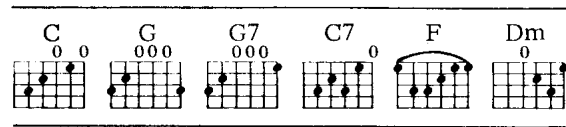

## *Song Sung Blue*

Neil Diamond

♪ Niveau 45/100 (Ambitieux)

***Prends ton abonnement OKTAV Premium dès aujourd'hui !***

Il suffit d'acheter ce titre ou de souscrire à un abonnement OKTAV Premium. Avec cette formule, tu bénéficieras d'un accès illimité à notre bibliothèque de partitions - adapté à ton niveau.

# Song Sung Blue

Words and Music  
NEIL DIAMOND

Swing feel

Relaxed, dotted

The first system shows the piano accompaniment in 4/4 time. The right hand plays a melody of eighth notes, and the left hand plays a bass line. The tempo/style is marked 'Swing feel' and 'Relaxed, dotted'.

C  
0 0 0 0 0 0

Song sung blue, ev - 'ry-bod - y

The second system continues the piano accompaniment and includes the vocal line. A large watermark 'O' is overlaid on the page. The lyrics are 'Song sung blue, ev - 'ry-bod - y'.

G  
0 0 0 0 3 2

G7  
0 0 0 0 3 2

knows one. Song sung blue, ev - 'ry gar-den

The third system continues the piano accompaniment and includes the vocal line. The lyrics are 'knows one. Song sung blue, ev - 'ry gar-den'.