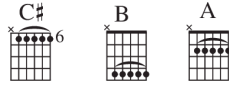

Scopri di più

GIMME SHELTER

Words and Music by
MICK JAGGER and KEITH RICHARDS

Optional Guitar in Open G tuning:

- ⑥ = D ③ = G
- ⑤ = G ② = B
- ④ = D ① = D

Moderately ♩ = 116

Sheet music for "Gimme Shelter" featuring piano accompaniment and vocal lines. The music is in 4/4 time with a key signature of three sharps (F#, C#, G#).

System 1: Piano introduction. Treble clef contains a melodic line with eighth-note chords. Bass clef contains a steady eighth-note accompaniment. Dynamics: *mp*. Chords: C# (x4444), B (x444), A (x444), B (x444).

System 2: Vocal entry. Treble clef shows vocal notes with lyrics "Oo, oo, oo." and a large watermark "O". Bass clef continues the piano accompaniment. Chords: C# (x4444), B (x444), A (x444), B (x444).

System 3: Second vocal entry. Treble clef shows vocal notes with lyrics "Oo, oo, oo." and a first ending bracket. Bass clef continues the piano accompaniment. Chords: C# (x4444), B (x444), A (x444), B (x444).