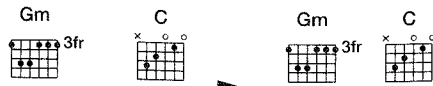

# A WOND'ROUS PLACE

Words and Music by  
BILL GIANT and JEFF LEWIS

Moderato

Found a place full of charm, —

The first system of music features a vocal line in the upper staff and a piano accompaniment in the lower staff. The vocal line begins with a whole rest, followed by a half note G4, a quarter note A4, a quarter note B4, and a half note C5. The piano accompaniment consists of a steady eighth-note bass line and a treble line with chords.

a ma-gic word in my ba-by's arms, her soft em-brace like — sa-tin and lace,

The second system continues the vocal line with the lyrics 'a ma-gic word in my ba-by's arms, her soft em-brace like — sa-tin and lace,'. The piano accompaniment provides harmonic support with various chords and a consistent bass line.

yeah won-d'rous place. What a spot in a storm, —

The third system concludes the vocal line with the lyrics 'yeah won-d'rous place. What a spot in a storm, —'. The piano accompaniment continues with the same rhythmic and harmonic patterns.