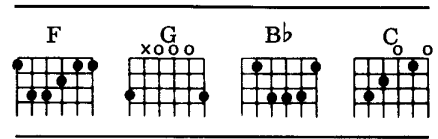

I'll Be Your Baby Tonight

Bob Dylan

♪ Livello 46/100 (Ambizioso)

Abbonati a OKTAV Premium oggi stesso!

Basta acquistare questo titolo o sottoscrivere un abbonamento a OKTAV Premium. In questo modo potrai godere dell'accesso illimitato alla nostra intera libreria di spartiti ad un prezzo fisso, in base alle tue competenze.

Scopri di più

I'll Be Your Baby Tonight

WORDS AND MUSIC BY
BOB DYLAN

Moderately

Musical notation for the first system, featuring a piano accompaniment with a treble and bass clef. The key signature has one flat (Bb) and the time signature is 4/4. The tempo is 'Moderately'. The first system includes a dynamic marking 'mf' and a chord symbol 'F' above the staff.

Musical notation for the second system, including vocal lines and piano accompaniment. The vocal line has lyrics: "Close your eyes, close the door, shut the shade,". The piano accompaniment includes a treble and bass clef. A chord symbol 'F' is present above the staff.

Musical notation for the fourth system, including vocal lines and piano accompaniment. The vocal line has lyrics: "I'll be your I'll be your". The piano accompaniment includes a treble and bass clef. Chord symbols 'Bb' and 'C' are present above the staff.