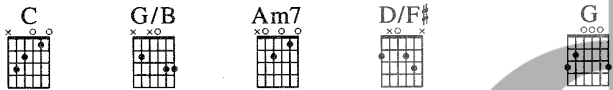

Everyone

Van Morrison

♪ Livello 50/100 (Ambizioso)

Abbonati a OKTAV Premium oggi stesso!

Basta acquistare questo titolo o sottoscrivere un abbonamento a OKTAV Premium. In questo modo potrai godere dell'accesso illimitato alla nostra intera libreria di spartiti ad un prezzo fisso, in base alle tue competenze.

Scopri di più

EVERYONE

Words and Music by
VAN MORRISON

Brightly $\text{♩} = 104$

Musical score for the introduction. It features a treble clef staff with a key signature of one sharp (F#) and a 12/8 time signature. The bass clef staff includes a dynamic marking of *mf* and a triplet of eighth notes. The piece concludes with a double bar line and repeat dots.

Verse:

Musical score for the first line of the verse. The vocal line includes lyrics: "1.3. We shall walk a gain stream" and "2. By the wind ing stream". The piano accompaniment consists of chords and a bass line. A large watermark is visible over the score.

Musical score for the second line of the verse. The vocal line includes lyrics: "all a long the lane," and "we shall lie and dream." The piano accompaniment continues with chords and a bass line.