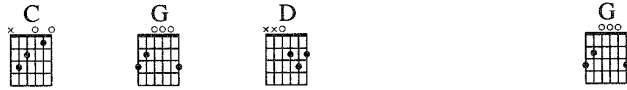

Everyone

Van Morrison

♪ Livello 50/100 (Ambizioso)

Abbonati a OKTAV Premium oggi stesso!

Basta acquistare questo titolo o sottoscrivere un abbonamento a OKTAV Premium. In questo modo potrai godere dell'accesso illimitato alla nostra intera libreria di spartiti ad un prezzo fisso, in base alle tue competenze.

Scopri di più

EVERYONE

Words and Music by
VAN MORRISON

Brightly $\text{♩} = 104$

Musical score for the introduction. It features a treble clef staff with a key signature of one sharp (F#) and a 12/8 time signature. The bass clef staff includes a dynamic marking of *mf* and a triplet of eighth notes. The piece concludes with a double bar line and repeat dots.

Verse:

Musical score for the first line of the verse. The vocal line includes lyrics: "1.3. We shall walk a gain stream" and "2. By the wind ing stream". The piano accompaniment consists of chords and a bass line. A large watermark is visible over the score.

Musical score for the second line of the verse. The vocal line includes lyrics: "all a long the lane," and "we shall lie and dream." The piano accompaniment continues with chords and a bass line.