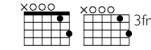

# Desert Island Disk

Words and Music by Thomas Yorke, Jonathan Greenwood,  
Colin Greenwood, Edward O'Brien and Philip Selway

Tune Guitar (open G tuning):

1 = D 4 = D  
2 = B 5 = G  
3 = G 6 = D

♩ = 112

N.C.

G(SUS4)

G(add4)

D5/G

G7(SUS4)

G5

G7(SUS4) G5

Gm(add4) Cm9/G

G5