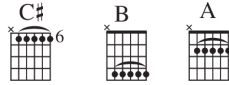

Gimme Shelter

The Rolling Stones

♪ Niveau 50/100 (Ambitieux)

Word vandaag nog lid van OKTAV Premium!

Koop moeiteloos deze titel of ga gelijk voor een OKTAV Premium-abonnement. Hiermee geniet je van onbeperkte toegang tot onze volledige bladmuziekbibliotheek tegen één vast tarief – bovendien wordt onze collectie speciaal afgestemd op jouw vaardigheden.

Meer leren

GIMME SHELTER

Words and Music by
MICK JAGGER and KEITH RICHARDS

Optional Guitar in Open G tuning:

- ⑥ = D ③ = G
- ⑤ = G ② = B
- ④ = D ① = D

Moderately ♩ = 116

Sheet music for the song "Gimme Shelter" in 4/4 time, key of D major. The music is divided into three systems, each with a vocal line and a piano accompaniment. The tempo is marked "Moderately" at 116 beats per minute. The first system is marked *mp* (mezzo-piano). The second system contains the vocal line with lyrics "Oo, oo, oo." and a large watermark "O" in the background. The third system is marked *mf* (mezzo-forte) and includes a first ending bracket for the final measure.

Guitar chord diagrams for C#, B, and A are provided above the vocal line in each system. The piano accompaniment features a steady eighth-note pattern in the right hand and a bass line in the left hand.