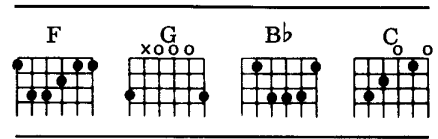

I'll Be Your Baby Tonight

Bob Dylan

♪ Niveau 46/100 (Ambitieux)

Word vandaag nog lid van OKTAV Premium!

Koop moeiteloos deze titel of ga gelijk voor een OKTAV Premium-abonnement. Hiermee geniet je van onbeperkte toegang tot onze volledige bladmuziekbibliotheek tegen één vast tarief – bovendien wordt onze collectie speciaal afgestemd op jouw vaardigheden.

[Meer leren](#)

I'll Be Your Baby Tonight

WORDS AND MUSIC BY
BOB DYLAN

Moderately

The musical score is written for voice and piano. It consists of four systems of music. Each system includes a vocal line and a piano accompaniment. The piano part is written in a grand staff (treble and bass clefs). The tempo is marked 'Moderately' and the dynamic is 'mf'. The key signature has one flat (Bb). The score includes the following lyrics:

Close your eyes, _____ close the door, _
shut the shade, _

You don't have to wor-ry _____ an - y more. _
You don't have _____ to be a - fraid. _

I'll _____ be your _____
I'll _____ be your _____

Chord changes are indicated above the vocal line: F, G, Bb, and C.