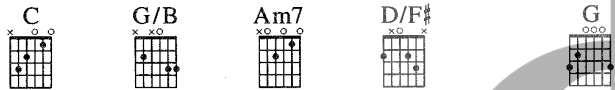

[Meer leren](#)

EVERYONE

Words and Music by
VAN MORRISON

Brightly $\text{♩} = 104$

Musical score for the introduction, featuring a treble clef staff with a 12/8 time signature and a grand staff (treble and bass clefs). The music is in G major and 12/8 time. The bass line starts with a *mf* dynamic and includes a triplet of eighth notes. The piece concludes with a double bar line and repeat dots.

Verse:

Musical score for the first line of the verse. The treble staff contains the melody with lyrics: "1.3. We shall walk a gain stream" and "2. By the wind - ing stream". The grand staff provides piano accompaniment. A large watermark is visible over the score.

Musical score for the second line of the verse. The treble staff contains the melody with lyrics: "all a long the lane," and "we shall lie and dream.". The grand staff provides piano accompaniment.