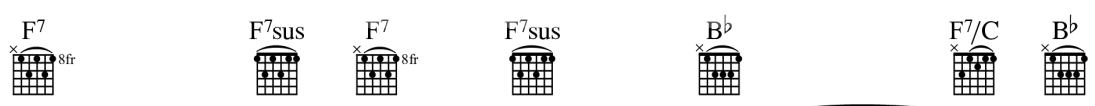

[Meer leren](#)

3. Just a Closer Walk with Thee

Music: Traditional
Words: Anon
Arr. Barrie Carson Turner

Slowly

Musical notation for the first system, including piano accompaniment and a vocal line with a whole rest.

Musical notation for the second system, including piano accompaniment and a vocal line with lyrics: "1. Just a closer walk with thee, 2. I am weak, but thou art strong;"

Musical notation for the third system, including piano accompaniment and a vocal line with lyrics: "Grant it, Je - sus, is my plea; Je - sus, Keep me from all wrong."