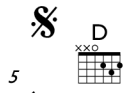

[Meer leren](#)

Babel

Words and Music by Mumford & Sons

♩ = 80

mf

Ped.

Detailed description: This system shows the first four measures of the piano accompaniment. The music is in 6/8 time with a key signature of one sharp (F#). The right hand plays chords in a steady pattern, while the left hand plays a rhythmic bass line. A dynamic marking of *mf* is present. A guitar chord diagram for Bm is shown above the first measure, and Gadd9 is shown above the fourth measure. A pedaling line is at the bottom right.

5

f

1. Yes, I
2. Like the

Detailed description: This system contains measures 5 through 8. A guitar chord diagram for D is shown above measure 5. The piano accompaniment continues with a dynamic marking of *f*. The vocal melody for the first two lines of lyrics is written above the piano part. A large watermark 'Q' is overlaid on the center of the page.